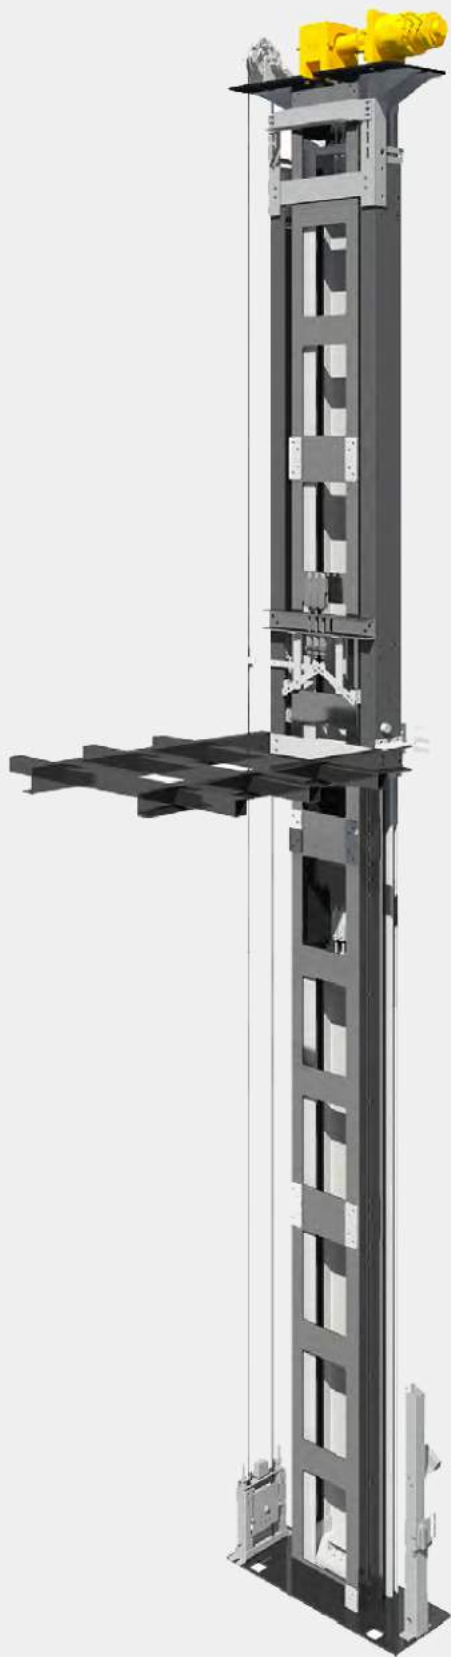

orkanda

Home Lift

ORKA HYBRID
Catalogue Product

POWERSAVING HOME LIFT

RENEWABLE ENERGY
SOURCES

LIFT REGENERATIVE
DRIVE SYSTEM

MAIN POWER SUPPLY
230 V1 ph+N

SILENCE, COMFORT, AND SAFETY

Min. Speed

0,15 (UE)

Max. Speed

0,30 (EXTRA UE)

Bluetooth (x1)

TECHNOLOGY FOR **SAVING MORE ENERGY**

SAVE ENERGY
POWER CONSUMPTION
Only 150 Watt

ORKA HYBRID WORKS EVEN
IN CASE OF A LONG BLACK-OUT

- SAFETY GEAR
- OVERSPEED GOVERNOR
- DOUBLE MOTOR BRAKE

DETAILS

SPECIFICATION

Max capacity	400 Kg
Max speed	0,15 mis - 0,30 mis (EXTRA UE)
Max travel	24.000 mm
Min headroom	2.600 mm
Min pit	170 mm
Power supply	230V monofase I IPH + N
Power consumption	0,2 kW
Power input	1,5A
plugs standard socket	230V 1-Phase.