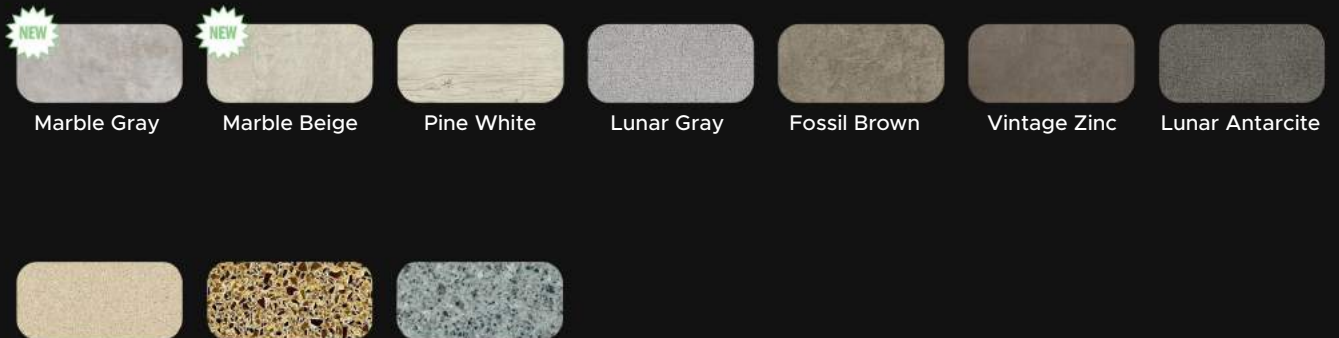

Skin

Wood

Stone

Inox (AISI 304 - Aisi 316)

Ral Selection

Door & Metal Shafet Structure

Floor